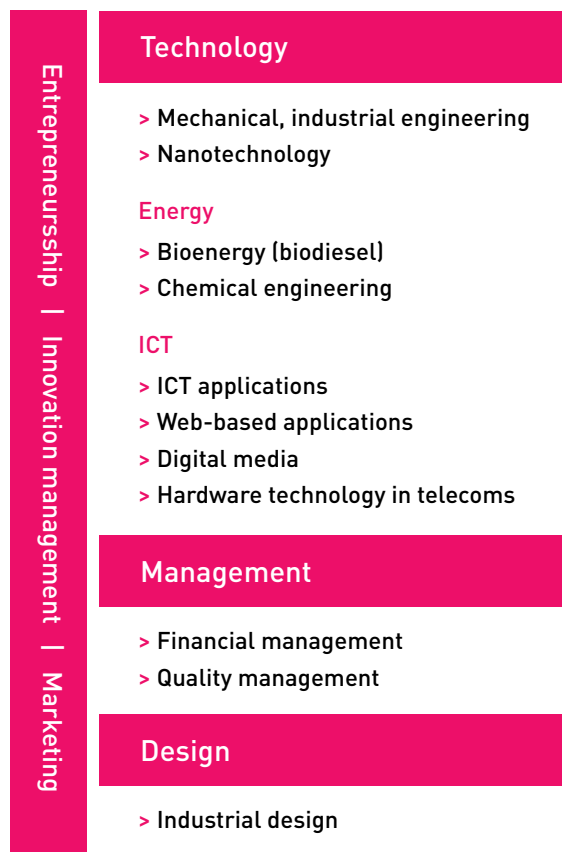

Research examples

The following examples give an impression of how our research projects in different fields are linked to our expertise in Russian markets.

- > Knowledge management in Russia, Finland and China – awareness of knowledge management, knowledge management practices and their impact on performance
- > Effects of the global integration process on emerging market finance
- > The next generation of welfare services and technologies
- > Study of cargo flows in the Gulf of Finland in emergency situations (STOCA)
- > Development of new materials and welding technology for an arctic low-temperature (-60 C°) environment (AdAMS)

Value adding networks in Russia related cooperation

LUT promotes Russia related cooperation by coordinating an open network society and the Northern Dimension Institute NDI, and by playing an active role in the Finnish-Russian Innovation University FRIU alliance.

FRIU. Scientific areas.

Finnish-Russian Innovation University FRIU

The Finnish-Russian Innovation University FRIU is an alliance between Finnish and Russian universities. FRIU provides a stable, yet dynamic framework for state-of-the-art research and education by combining technology, business studies and design. The established university alliance: